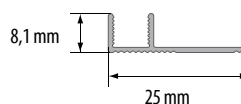

! Przy montażu nie używać kleju na bazie octu / В процессе монтажа не использовать клея на основе уксуса / Do not use adhesives containing vinegar for fixing

Montaż na wkręty / Монтаж на шурупы / Fix it with screws

Montaż na klej / Монтаж на клей / Fix it with glue