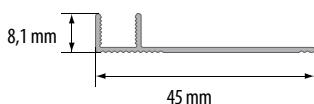

! Przy montażu nie używać kleju na bazie octu / В процессе монтажа не использовать клея на основе уксуса / Do not use adhesives containing vinegar for fixing

Montaż na wkręty / Монтаж на шурупы / Fix it with screws

Montaż na klej / Монтаж на клей / Fix it with glue